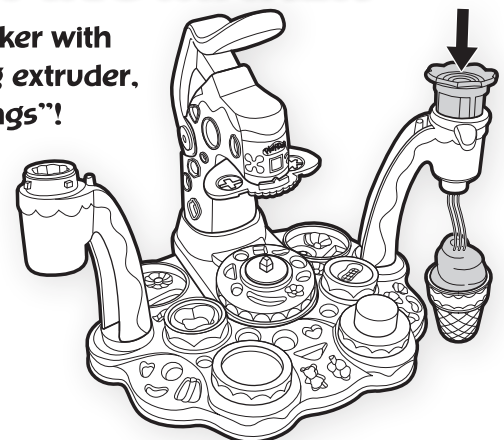

Note: For best results clean out "Ice Cream" presser after playing. To clean out unit, move the shape selector to the middle and press down handle for easy PLAY-DOH compound cleanout.

3.
Place dish or "cone" under "ice cream" swirl unit.

NOTE: Overfilling the Swirl unit will make it more difficult to use.

4.
Press down handle and watch your "ice cream" swirl out!

PLAYING WITH THE "SPRINKLE" MAKER

Remove top from "Sprinkle" Maker.
Load "Sprinkle" Maker with Play Doh compound.
Make sure that plunger handle is twisted all the way up, as shown, so lid will lock onto "Sprinkle" Maker.

Turn handle and use "sprinkles" to decorate your treats!

PLAYING WITH THE TOPPING MAKER

Load topping maker with compound. Using extruder, Press out "toppings"!

NOTE: Adult should remove and discard plastic packaging. Fun to play with, but not to eat. Molded results vary depending on child's age and level of skill. Product and colors may vary.