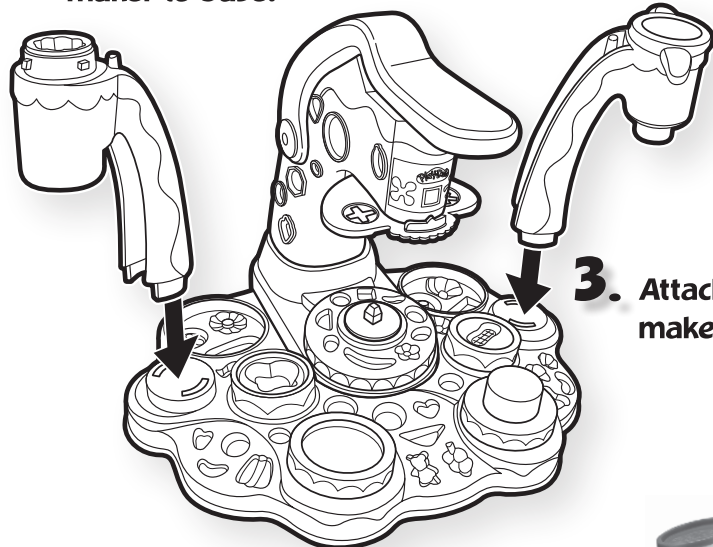

AGES 3+

32917

Some assembly required

MAGIC SWIRL™ ICE CREAM SHOPPE

CONTENTS:

“Ice cream” presser, base,
“sprinkle” maker, “toppings”
presser, 2 dishes, 2 “cones”, 2
spoons, scooper, “cake” presser
and 4 three-ounce cans of
PLAY-DOH Brand Modeling
Compound (net wt. 12 oz. 340 g).

**Thank you for purchasing this
PLAY-DOH® compound product!**

ASSEMBLING THE TOY

1. Attach “ice
cream” presser
to base.

2. Attach “sprinkle”
maker to base.

3. Attach “topping”
maker to base.

PLAY-DOH and the PLAY-DOH logo are trademarks identifying quality modeling compound products produced exclusively by Hasbro, Inc.
© 2010 Hasbro. All Rights Reserved.
TM & © denote U.S. Trademarks.
U.S. Patent No. 6713624 and 6080231.

P/N 7147720000

Questions? Call: 1-800-327-8264

Log on for more Creative Solutions!

PLAYING WITH THE ICE CREAM SWIRLER

1.
Lift "Ice Cream" presser handle.
Fill recess with PLAY-DOH Compound.

2.
Select "ice cream" shape you want to create by moving shape selector to the right or left.

Note: For best results clean out "Ice Cream" presser after playing. To clean out unit, move the shape selector to the middle and press down handle for easy PLAY-DOH compound cleanout.

3.
Place dish or "cone" under "ice cream" swirl unit.